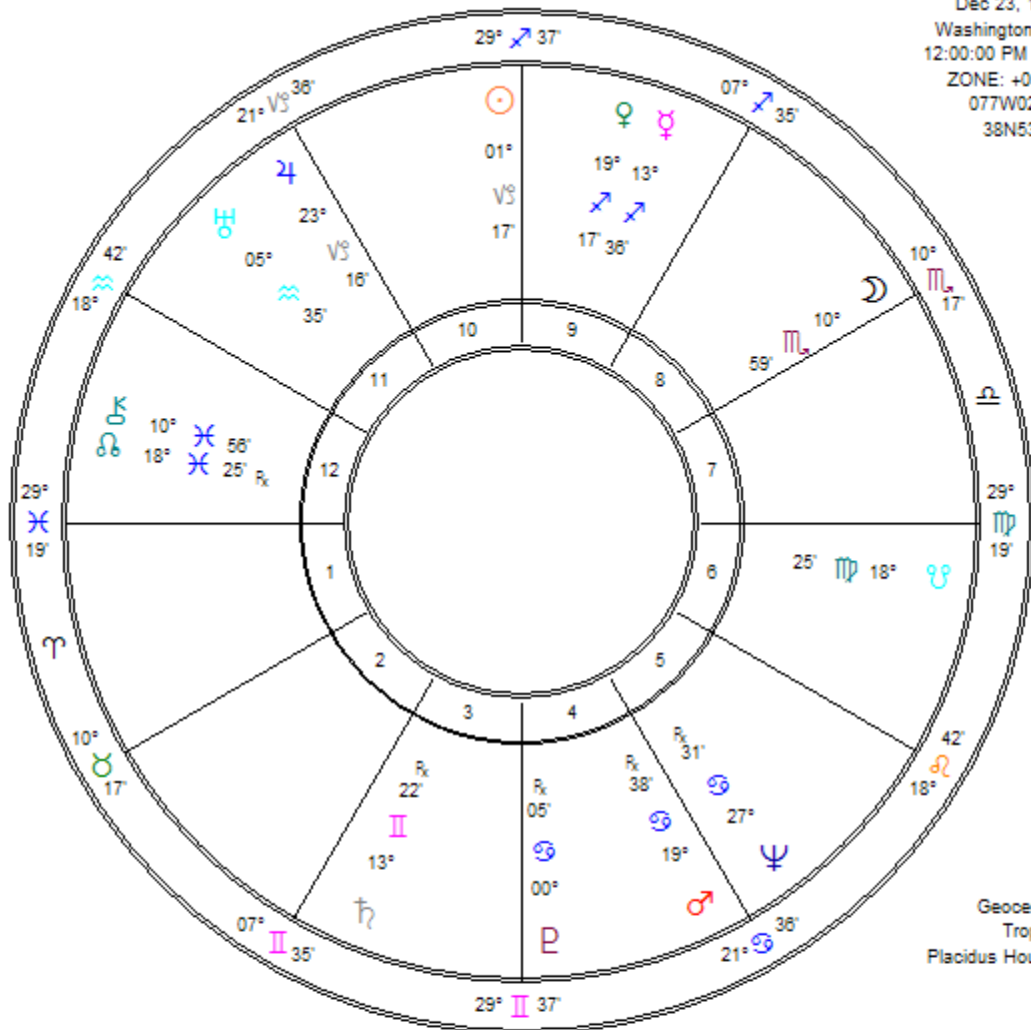

Federal Reserve
 Dec 23, 1913
 Washington, DC
 12:00:00 PM EST
 ZONE: +05:00
 077W02'12"
 38N53'42"

Geocentric
 Tropical
 Placidus Houses

Fir	Ear	Air	Wat
2	3	2	6
Crd	Fix	Mut	
5	2	6	

Chart Compliments of
 Dena DeCastro, M.A.
 dena@denadecastro.com
 www.denadecastro.com
 503.890.4531

Zodiac Signs	Pl	Planet	Plan's Sign	Hous	Position
♈ Aries	☾	Moon	Scorpio	8th	10°♏,59'
♉ Taurus	☼	Sun	Capricorn	10th	01°♑,17'
♊ Gemini	☿	Mercury	Sagittarius	9th	13°♐,36'
♋ Cancer	♀	Venus	Sagittarius	9th	19°♐,17'
♌ Leo	♂	Mars	Cancer	4th	19°♋,38' Rk
♍ Virgo	♃	Jupiter	Capricorn	11th	23°♑,16'
♎ Libra	♄	Saturn	Gemini	3rd	13°♊,22' Rk
♏ Scorpio	♅	Uranus	Aquarius	11th	05°♑,35'
♐ Sagittarius	♆	Neptune	Cancer	5th	27°♋,31' Rk
♑ Capricorn	♇	Pluto	Cancer	4th	00°♋,05' Rk
♒ Aquarius	♁	Node	Pisces	12th	18°♑,25' Rk
♓ Pisces	♆	Chiron	Pisces	12th	10°♑,56'