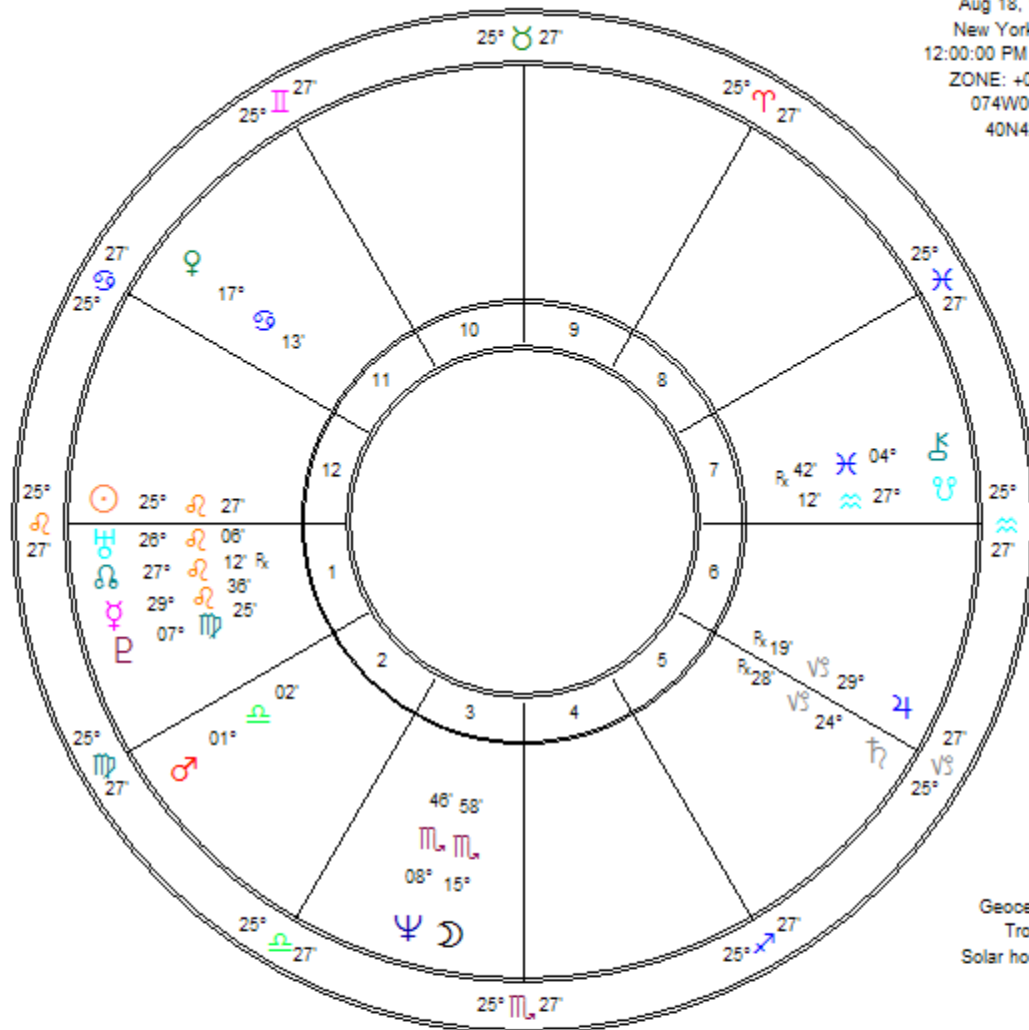

Timothy Geithner  
 Aug 18, 1961  
 New York, NY  
 12:00:00 PM EDT  
 ZONE: +04:00  
 074W00'23"  
 40N42'51"

Fir	Ear	Air	Wat
4	3	2	4
Crd	Fix	Mut	
4	7	2	

Chart Compliments of  
 Dena DeCastro, M.A.  
 dena@denadecastro.com  
 www.denadecastro.com  
 503.890.4531

Zodiac Signs	Pl	Planet	Plan's Sign	Hous	Position
♈ Aries	♁	Moon	Scorpio	3rd	15°♎,58'
♉ Taurus	☉	Sun	Leo	1st	25°♌,27'
♊ Gemini	☿	Mercury	Leo	1st	29°♌,36'
♋ Cancer	♀	Venus	Cancer	11th	17°♋,13'
♌ Leo	♂	Mars	Libra	2nd	01°♎,02'
♍ Virgo	♃	Jupiter	Capricorn	6th	29°♑,19' Rk
♎ Libra	♄	Saturn	Capricorn	5th	24°♑,28' Rk
♏ Scorpio	♅	Uranus	Leo	1st	26°♌,06'
♐ Sagittarius	♆	Neptune	Scorpio	3rd	08°♎,46'
♑ Capricorn	♇	Pluto	Virgo	1st	07°♍,25'
♒ Aquarius	♁	Node	Leo	1st	27°♌,12' Rk
♓ Pisces	♁	Chiron	Pisces	7th	04°♋,42' Rk