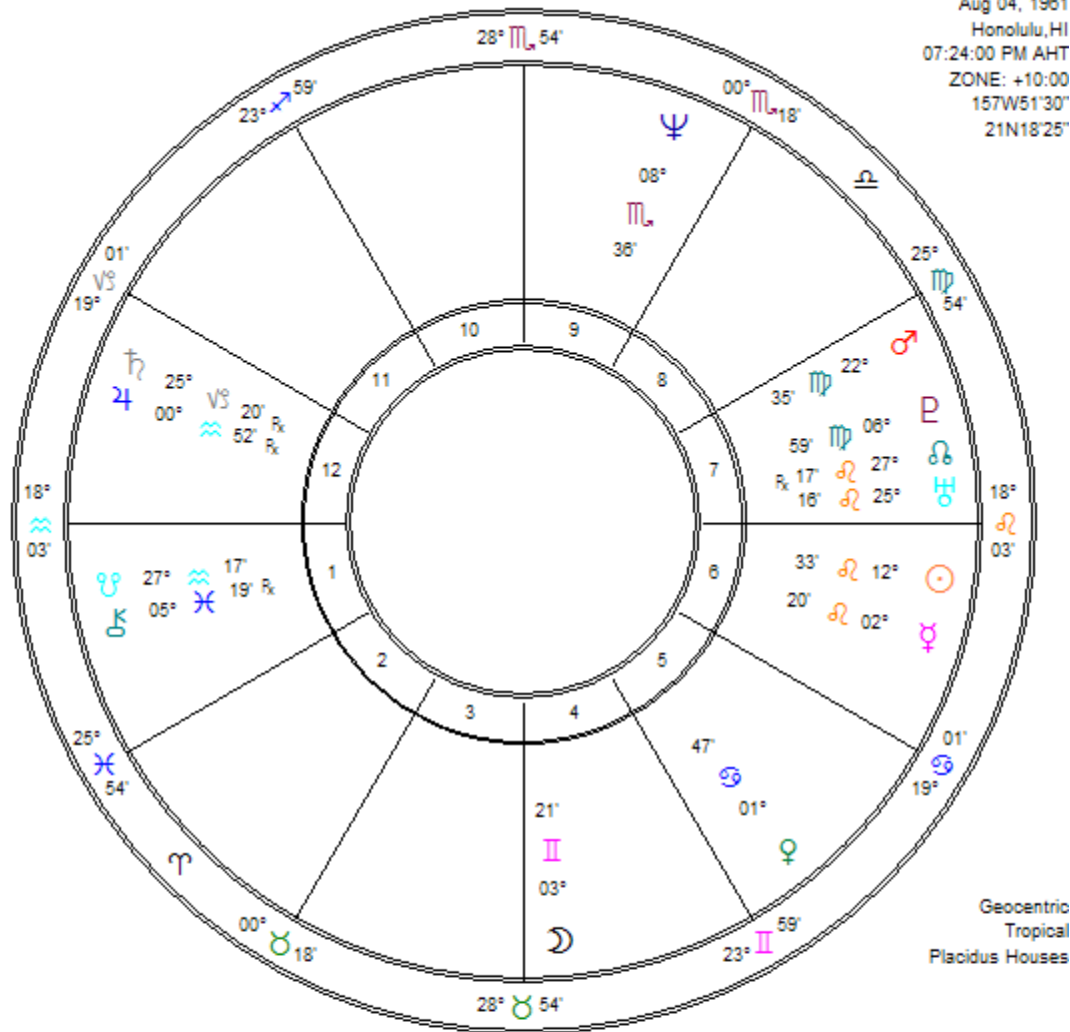

Barack Obama
 Aug 04, 1981
 Honolulu, HI
 07:24:00 PM AHT
 ZONE: +10:00
 157W51'30"
 21N18'25"

Fir	Ear	Air	Wat
4	3	3	3
Crd	Fix	Mut	
2	7	4	

Chart Compliments of
 Dena DeCastro, M.A.
 dena@denadecastro.com
 www.denadecastro.com
 503.890.4531

Zodiac Signs	Pl	Planet	Plan's Sign	Hous	Position
♈ Aries	☾	Moon	Gemini	4th	03° II 21'
♉ Taurus	☼	Sun	Leo	6th	12° ♌ 33'
♊ Gemini	☿	Mercury	Leo	6th	02° ♌ 20'
♋ Cancer	♀	Venus	Cancer	5th	01° ♋ 47'
♌ Leo	♂	Mars	Virgo	7th	22° ♍ 35'
♍ Virgo	♃	Jupiter	Aquarius	12th	00° ♒ 52' Rk
♎ Libra	♄	Saturn	Capricorn	12th	25° ♑ 20' Rk
♏ Scorpio	♅	Uranus	Leo	7th	25° ♌ 16'
♐ Sagittarius	♆	Neptune	Scorpio	8th	08° ♏ 36'
♑ Capricorn	♇	Pluto	Virgo	7th	06° ♍ 59'
♒ Aquarius	♁	Node	Leo	7th	27° ♌ 17' Rk
♓ Pisces	♆	Chiron	Pisces	1st	05° ♋ 19' Rk