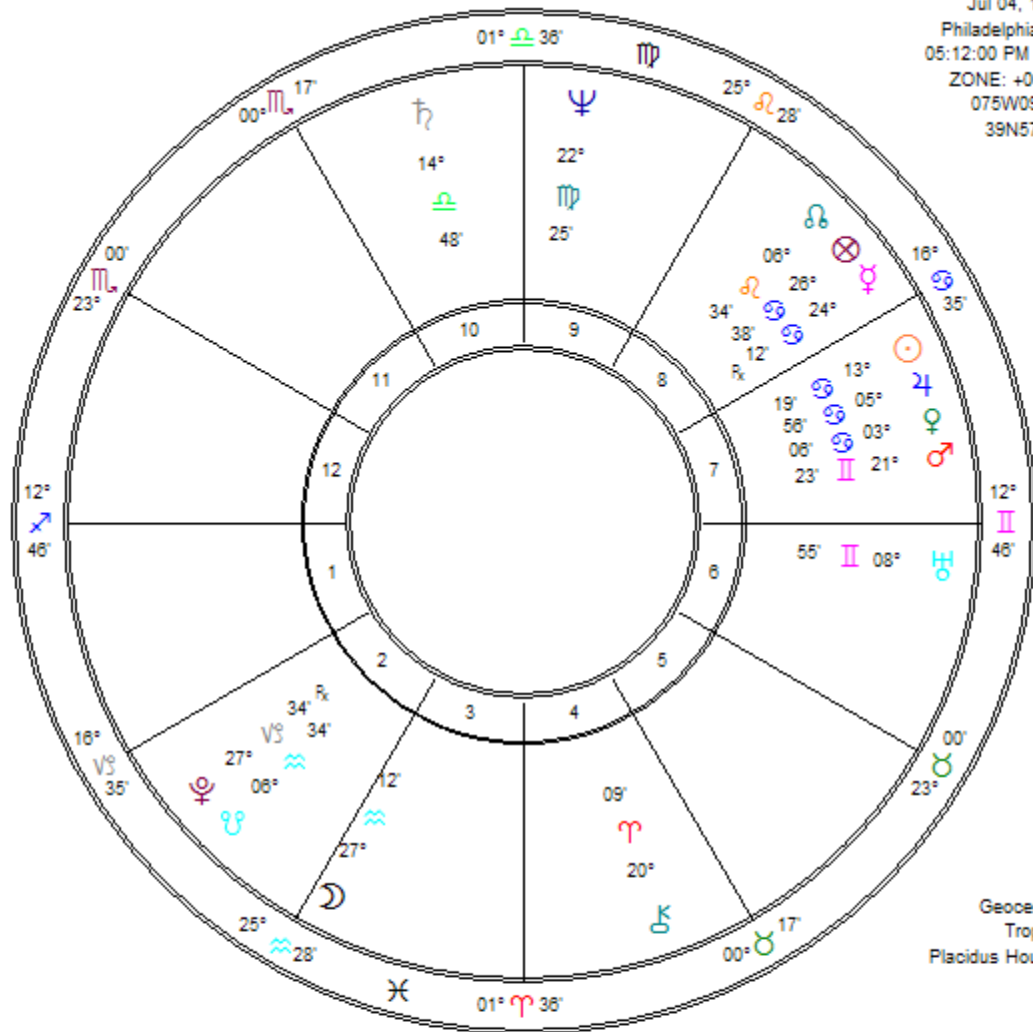

USA
 Jul 04, 1776
 Philadelphia, PA
 05:12:00 PM LMT
 ZONE: +00:00
 075W09'51"
 39N57'08"

Fir	Ear	Air	Wat
2	2	5	5
Crd	Fix	Mut	
8	3	3	

Chart Compliments of
 Dena DeCastro, M.A.
 dena@denadecastro.com
 www.denadecastro.com
 503.890.4531

Zodiac Signs	Pl	Planet	Plan's Sign	Hous	Position
♈ Aries	☾	Moon	Aquarius	3rd	27° ≈ 12'
♉ Taurus	☼	Sun	Cancer	7th	13° @ 19'
♊ Gemini	☿	Mercury	Cancer	8th	24° @ 12' Rk
♋ Cancer	♀	Venus	Cancer	7th	03° @ 06'
♌ Leo	♂	Mars	Gemini	7th	21° II 23'
♍ Virgo	♃	Jupiter	Cancer	7th	05° @ 56'
♎ Libra	♄	Saturn	Libra	10th	14° @ 48'
♏ Scorpio	♅	Uranus	Gemini	6th	08° II 55'
♐ Sagittarius	♆	Neptune	Virgo	9th	22° II 25'
♑ Capricorn	♇	Pluto	Capricorn	2nd	27° V 34' Rk
♒ Aquarius	♁	Node	Leo	8th	06° @ 34'
♓ Pisces	♃	Part Fortn	Cancer	8th	26° @ 38'
	♄	Chiron	Aries	4th	20° @ 09'